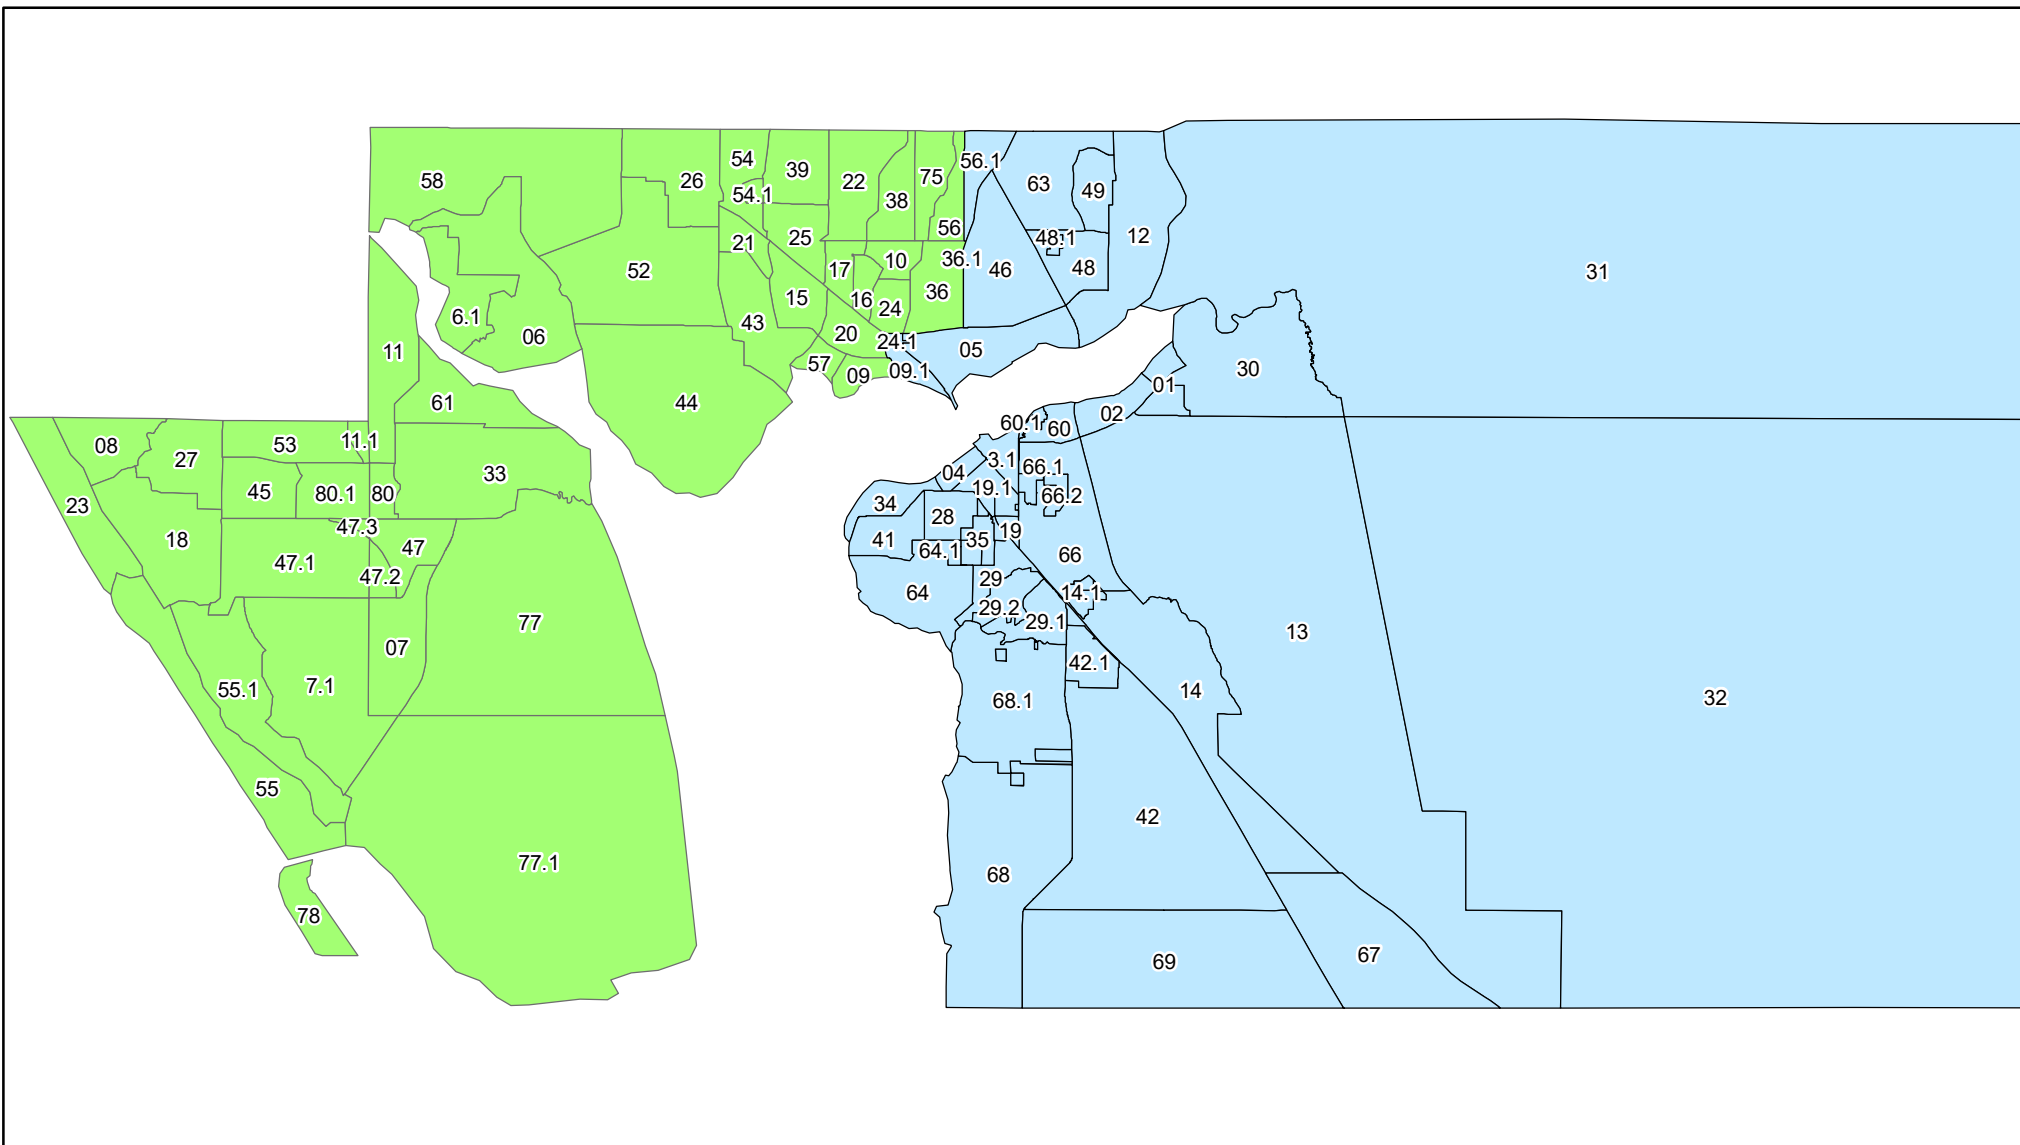

Charlotte County Supervisor Of Elections

State House Representative

Map Provided By
Supervisor of Elections
Leah Valenti

State House Districts

- District 75
- District 76